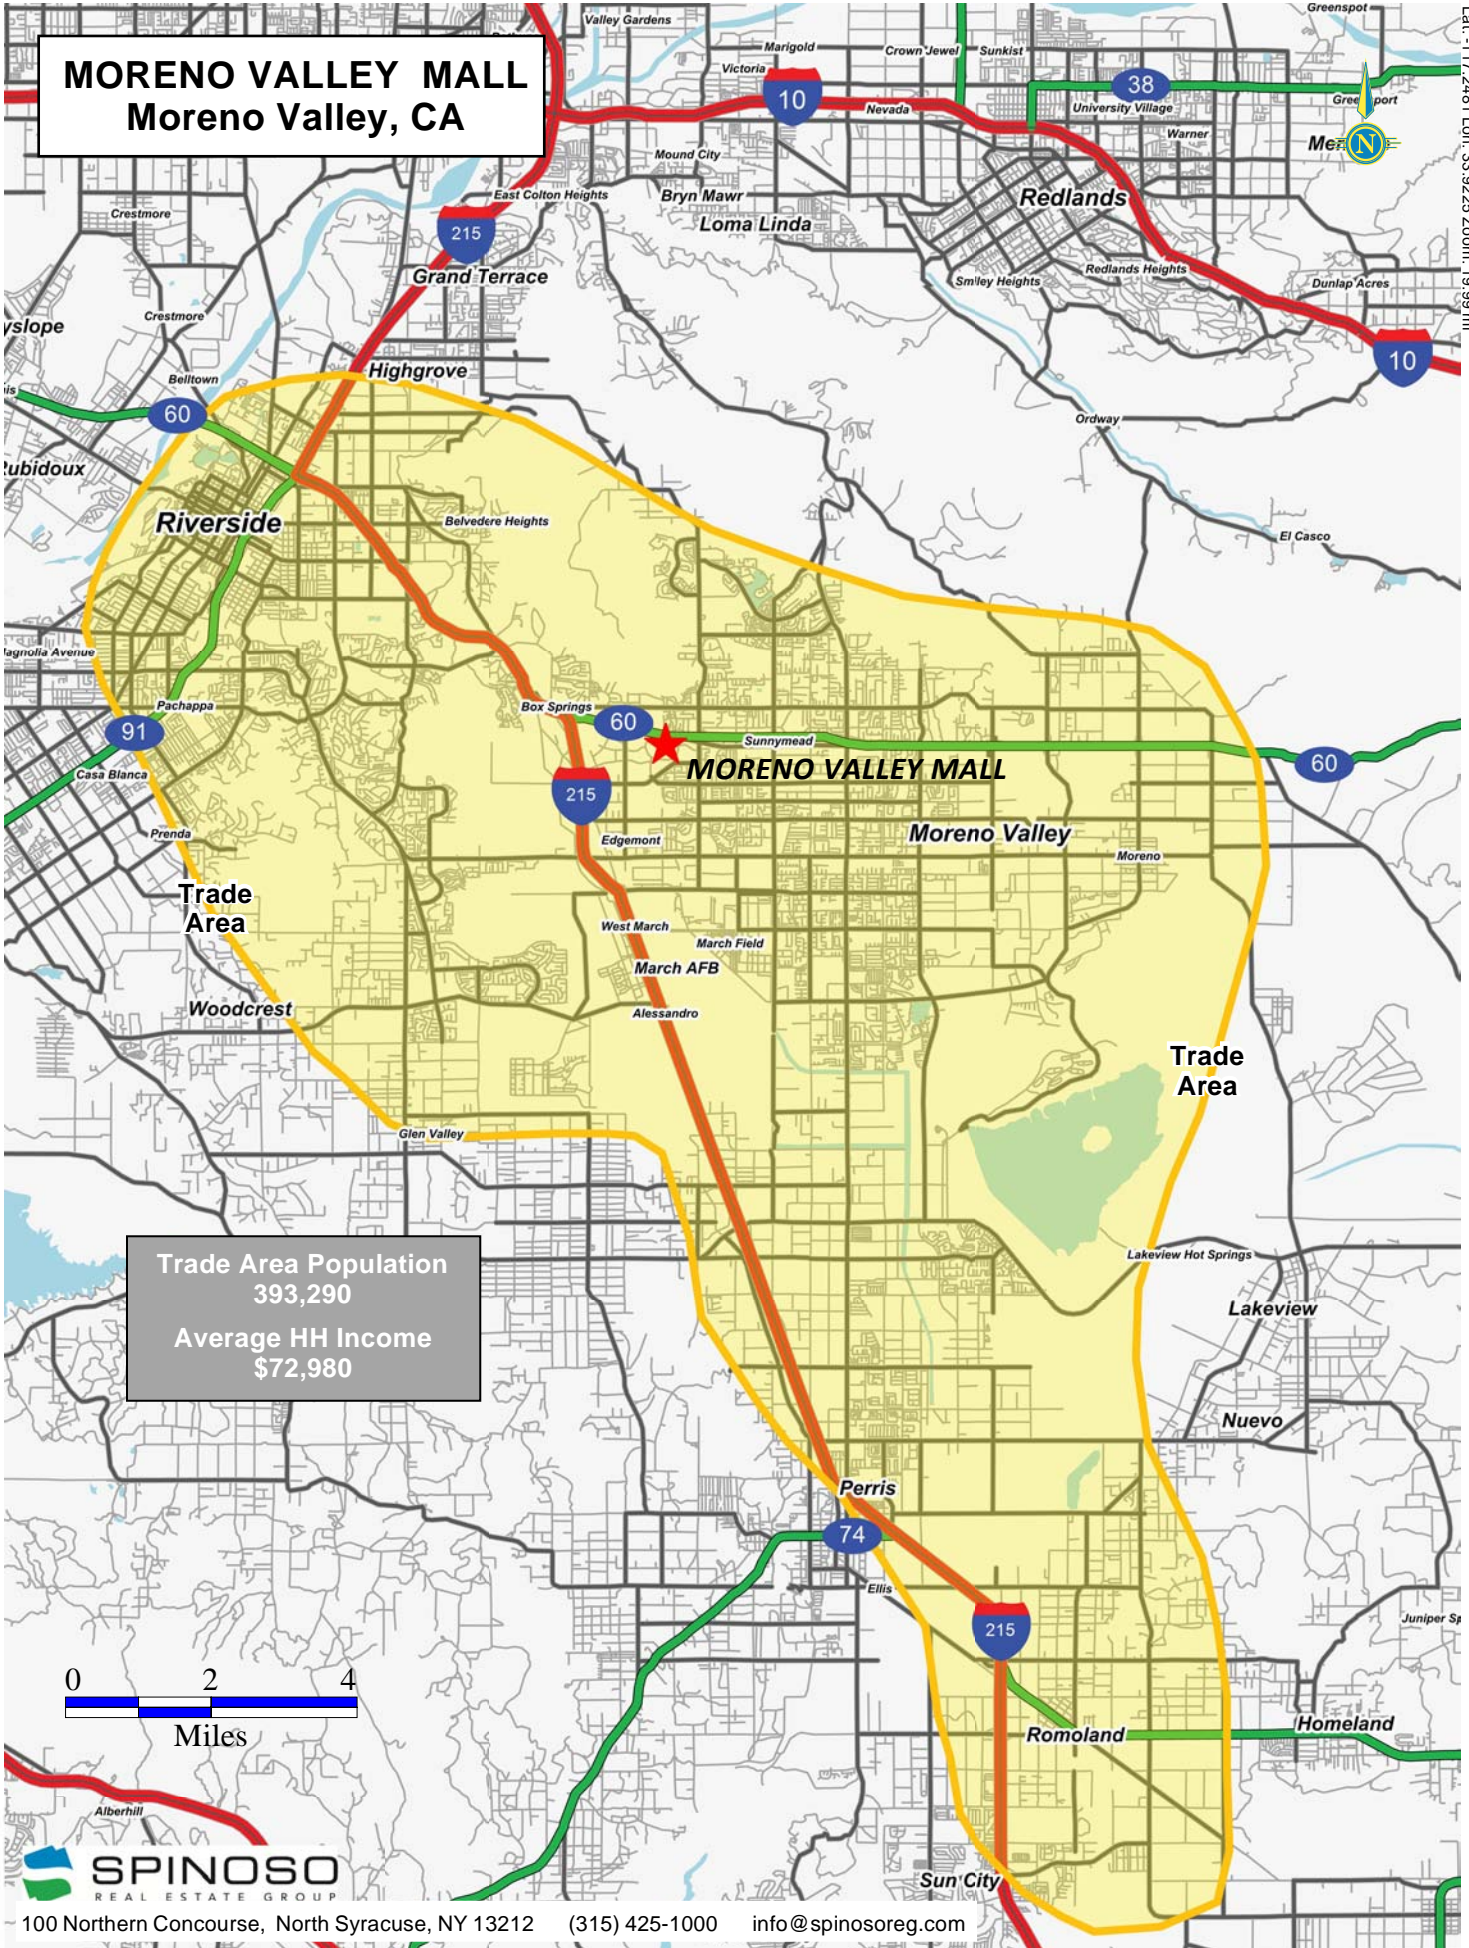

MORENO VALLEY MALL Moreno Valley, CA

Trade Area Population
393,290
Average HH Income
\$72,980